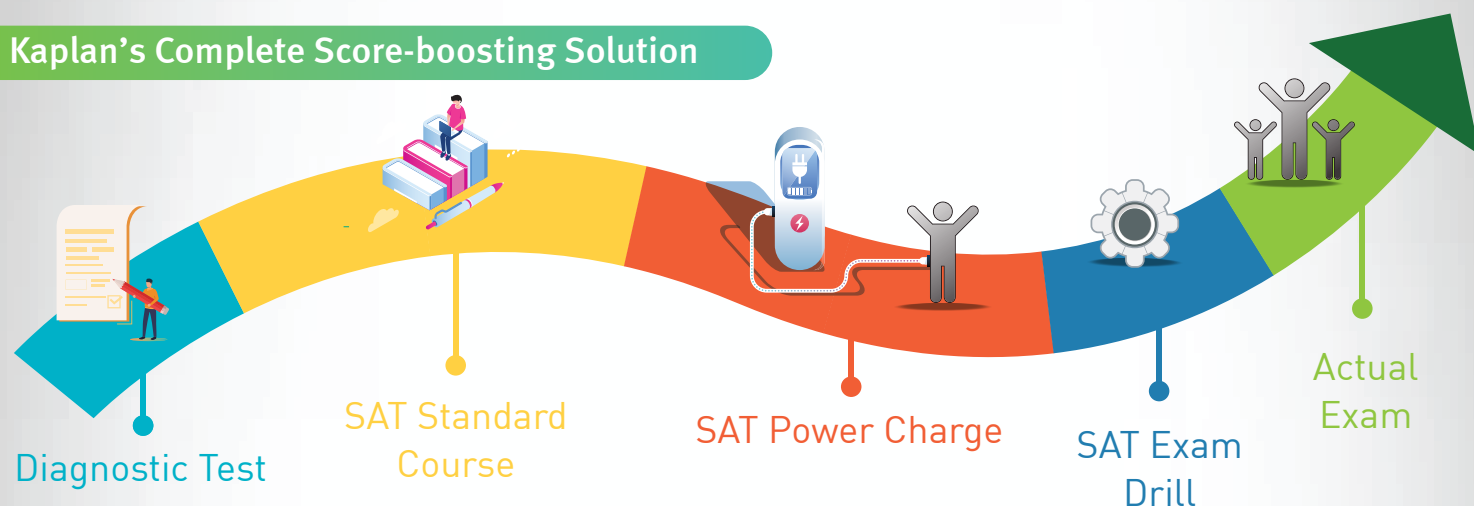

Kaplan's Complete Score-boosting Solution

Kaplan Student Achievement | SAT score improvement

We would like to congratulate our SAT students who significantly improved their SAT exam scores.

Student Name	Kaplan SAT Diagnostic Test Score before taking Kaplan SAT course	The official SAT score after completing Kaplan SAT course	Score improvement
RACHEL W.	TOTAL: 1370 MATH: 650 / 800 READING & WRITING: 720 / 800	TOTAL: 1490 MATH : 760 / 800 READING & WRITING: 730 / 800	+120
JOEY CHEUNG	TOTAL: 1210 MATH: 670 / 800 READING & WRITING: 540 / 800	TOTAL: 1380 MATH : 800 / 800 (Full Marks) READING & WRITING: 580 / 800	+170
MAGGIE CHEUNG	TOTAL: 1140 MATH: 610 / 800 READING & WRITING: 530 / 800	TOTAL: 1320 MATH : 750 / 800 READING & WRITING: 570 / 800	+180
RENE C.	TOTAL: 1410 MATH: 740 / 800 READING & WRITING: 670 / 800	TOTAL: 1530 MATH : 800 / 800 (Full Marks) READING & WRITING: 730 / 800	+120